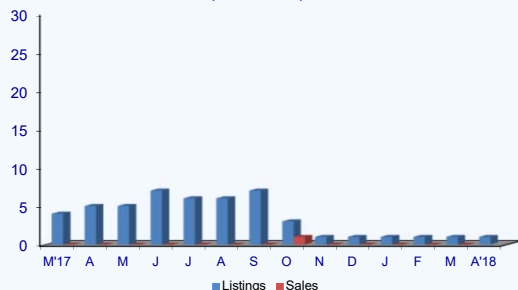

## Rocky Mountain House Listings and Sales by Price Range

< \$100,000

\$100,000 - \$150,000

\$150,000 - \$200,000

\$200,000 - \$250,000

\$250,000 - \$300,000

\$300,000 - \$350,000

\$350,000 - \$400,000

\$400,000 - \$450,000

\$450,000 - \$500,000

\$500,000 +