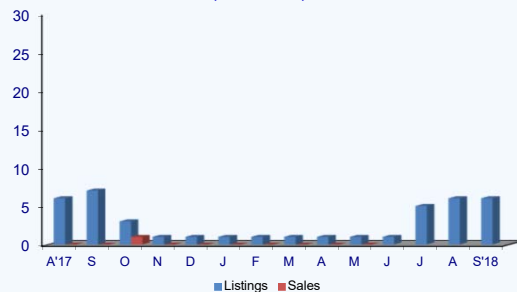

## Rocky Mountain House Listings and Sales by Price Range

< \$100,000

\$100,000 - \$150,000

\$150,000 - \$200,000

\$200,000 - \$250,000

\$250,000 - \$300,000

\$300,000 - \$350,000

\$350,000 - \$400,000

\$400,000 - \$450,000

\$450,000 - \$500,000

\$500,000 +