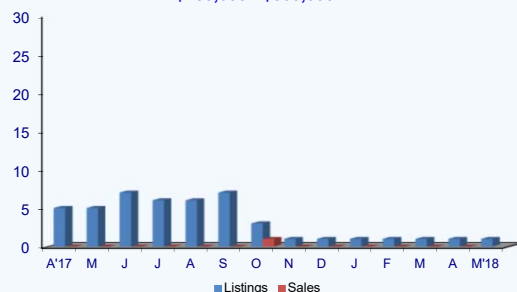

RE/MAX® real estate central alberta

Rocky Mountain House Listings and Sales by Price Range

< \$100,000

\$100,000 - \$150,000

\$150,000 - \$200,000

\$200,000 - \$250,000

\$250,000 - \$300,000

\$300,000 - \$350,000

\$350,000 - \$400,000

\$400,000 - \$450,000

\$450,000 - \$500,000

\$500,000 +